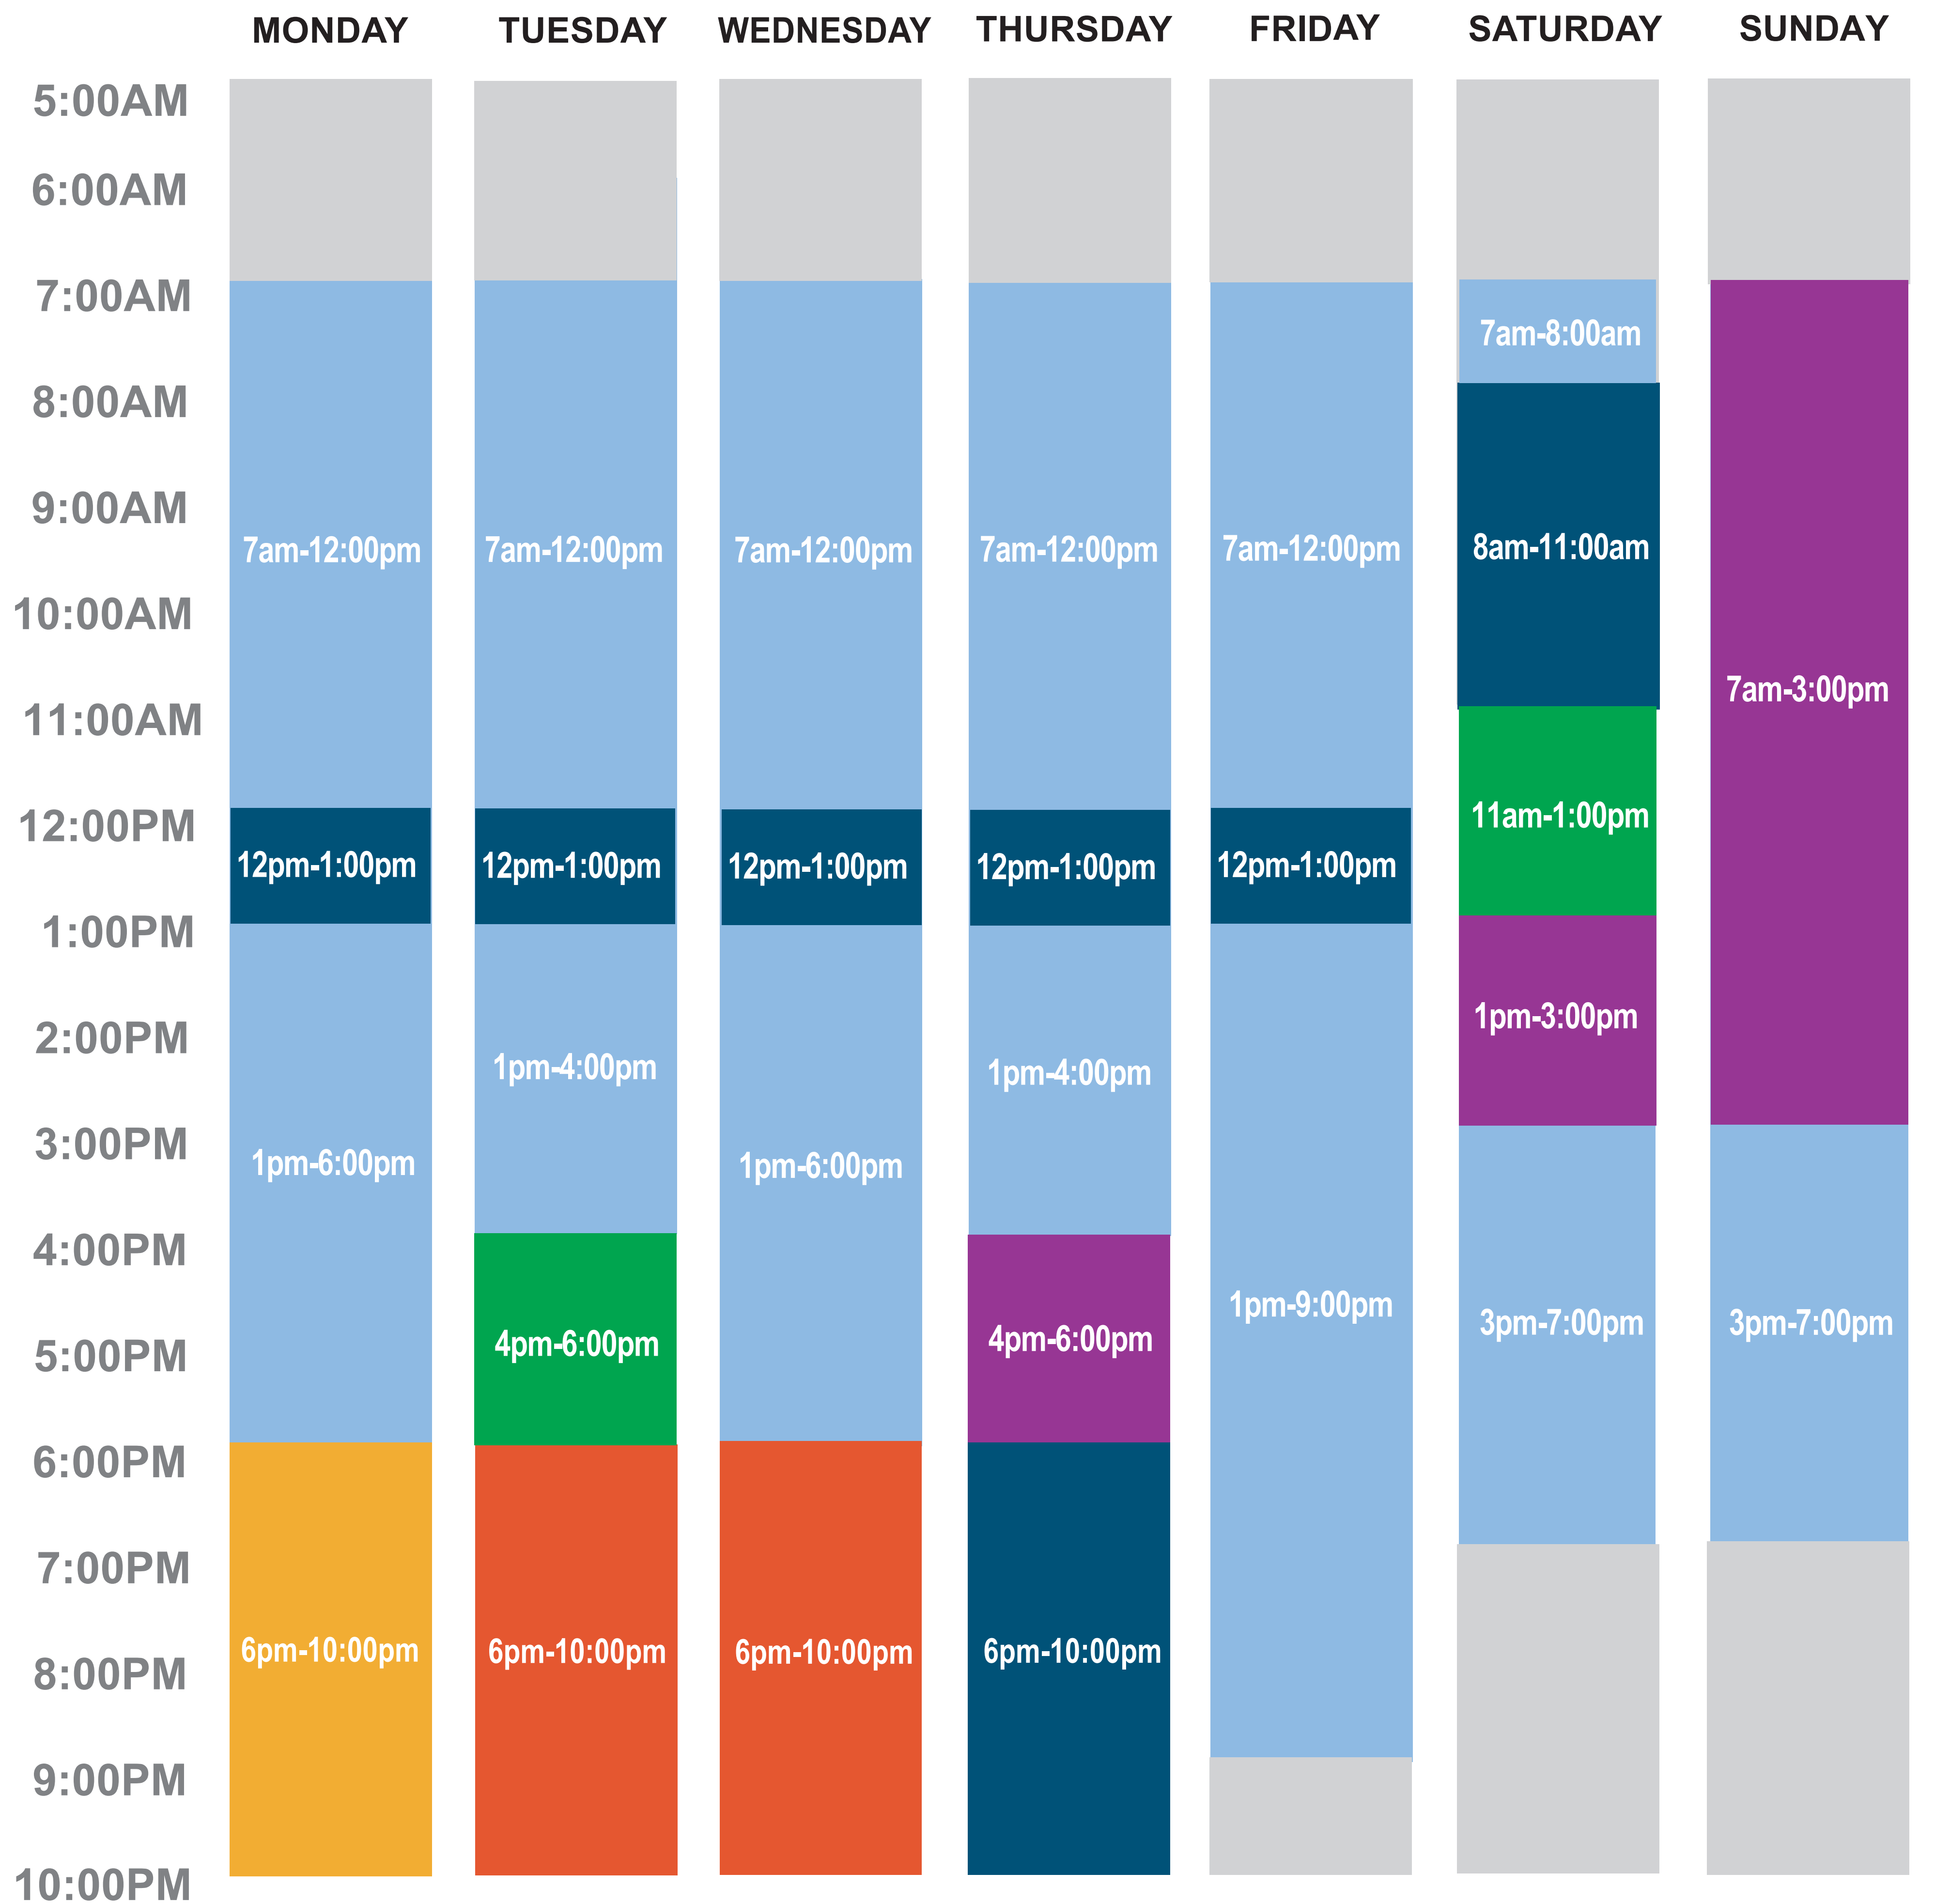

COURT SCHEDULE Winter 2023

- OPEN GYM Ages 10+
Parent or guardian must accompany ages 10-15.
- OPEN GYM Ages 16+
- ADULT PICK-UP BASKETBALL
21+ Competitive Play
- ADULT BASKETBALL LEAGUE
18+ Competitive Play
- YOUTH PROGRAMMING
- FAMILY OPEN PLAY *All ages are welcome for recreational play on the court. Parent or guardian must accompany ages 15 and under.*