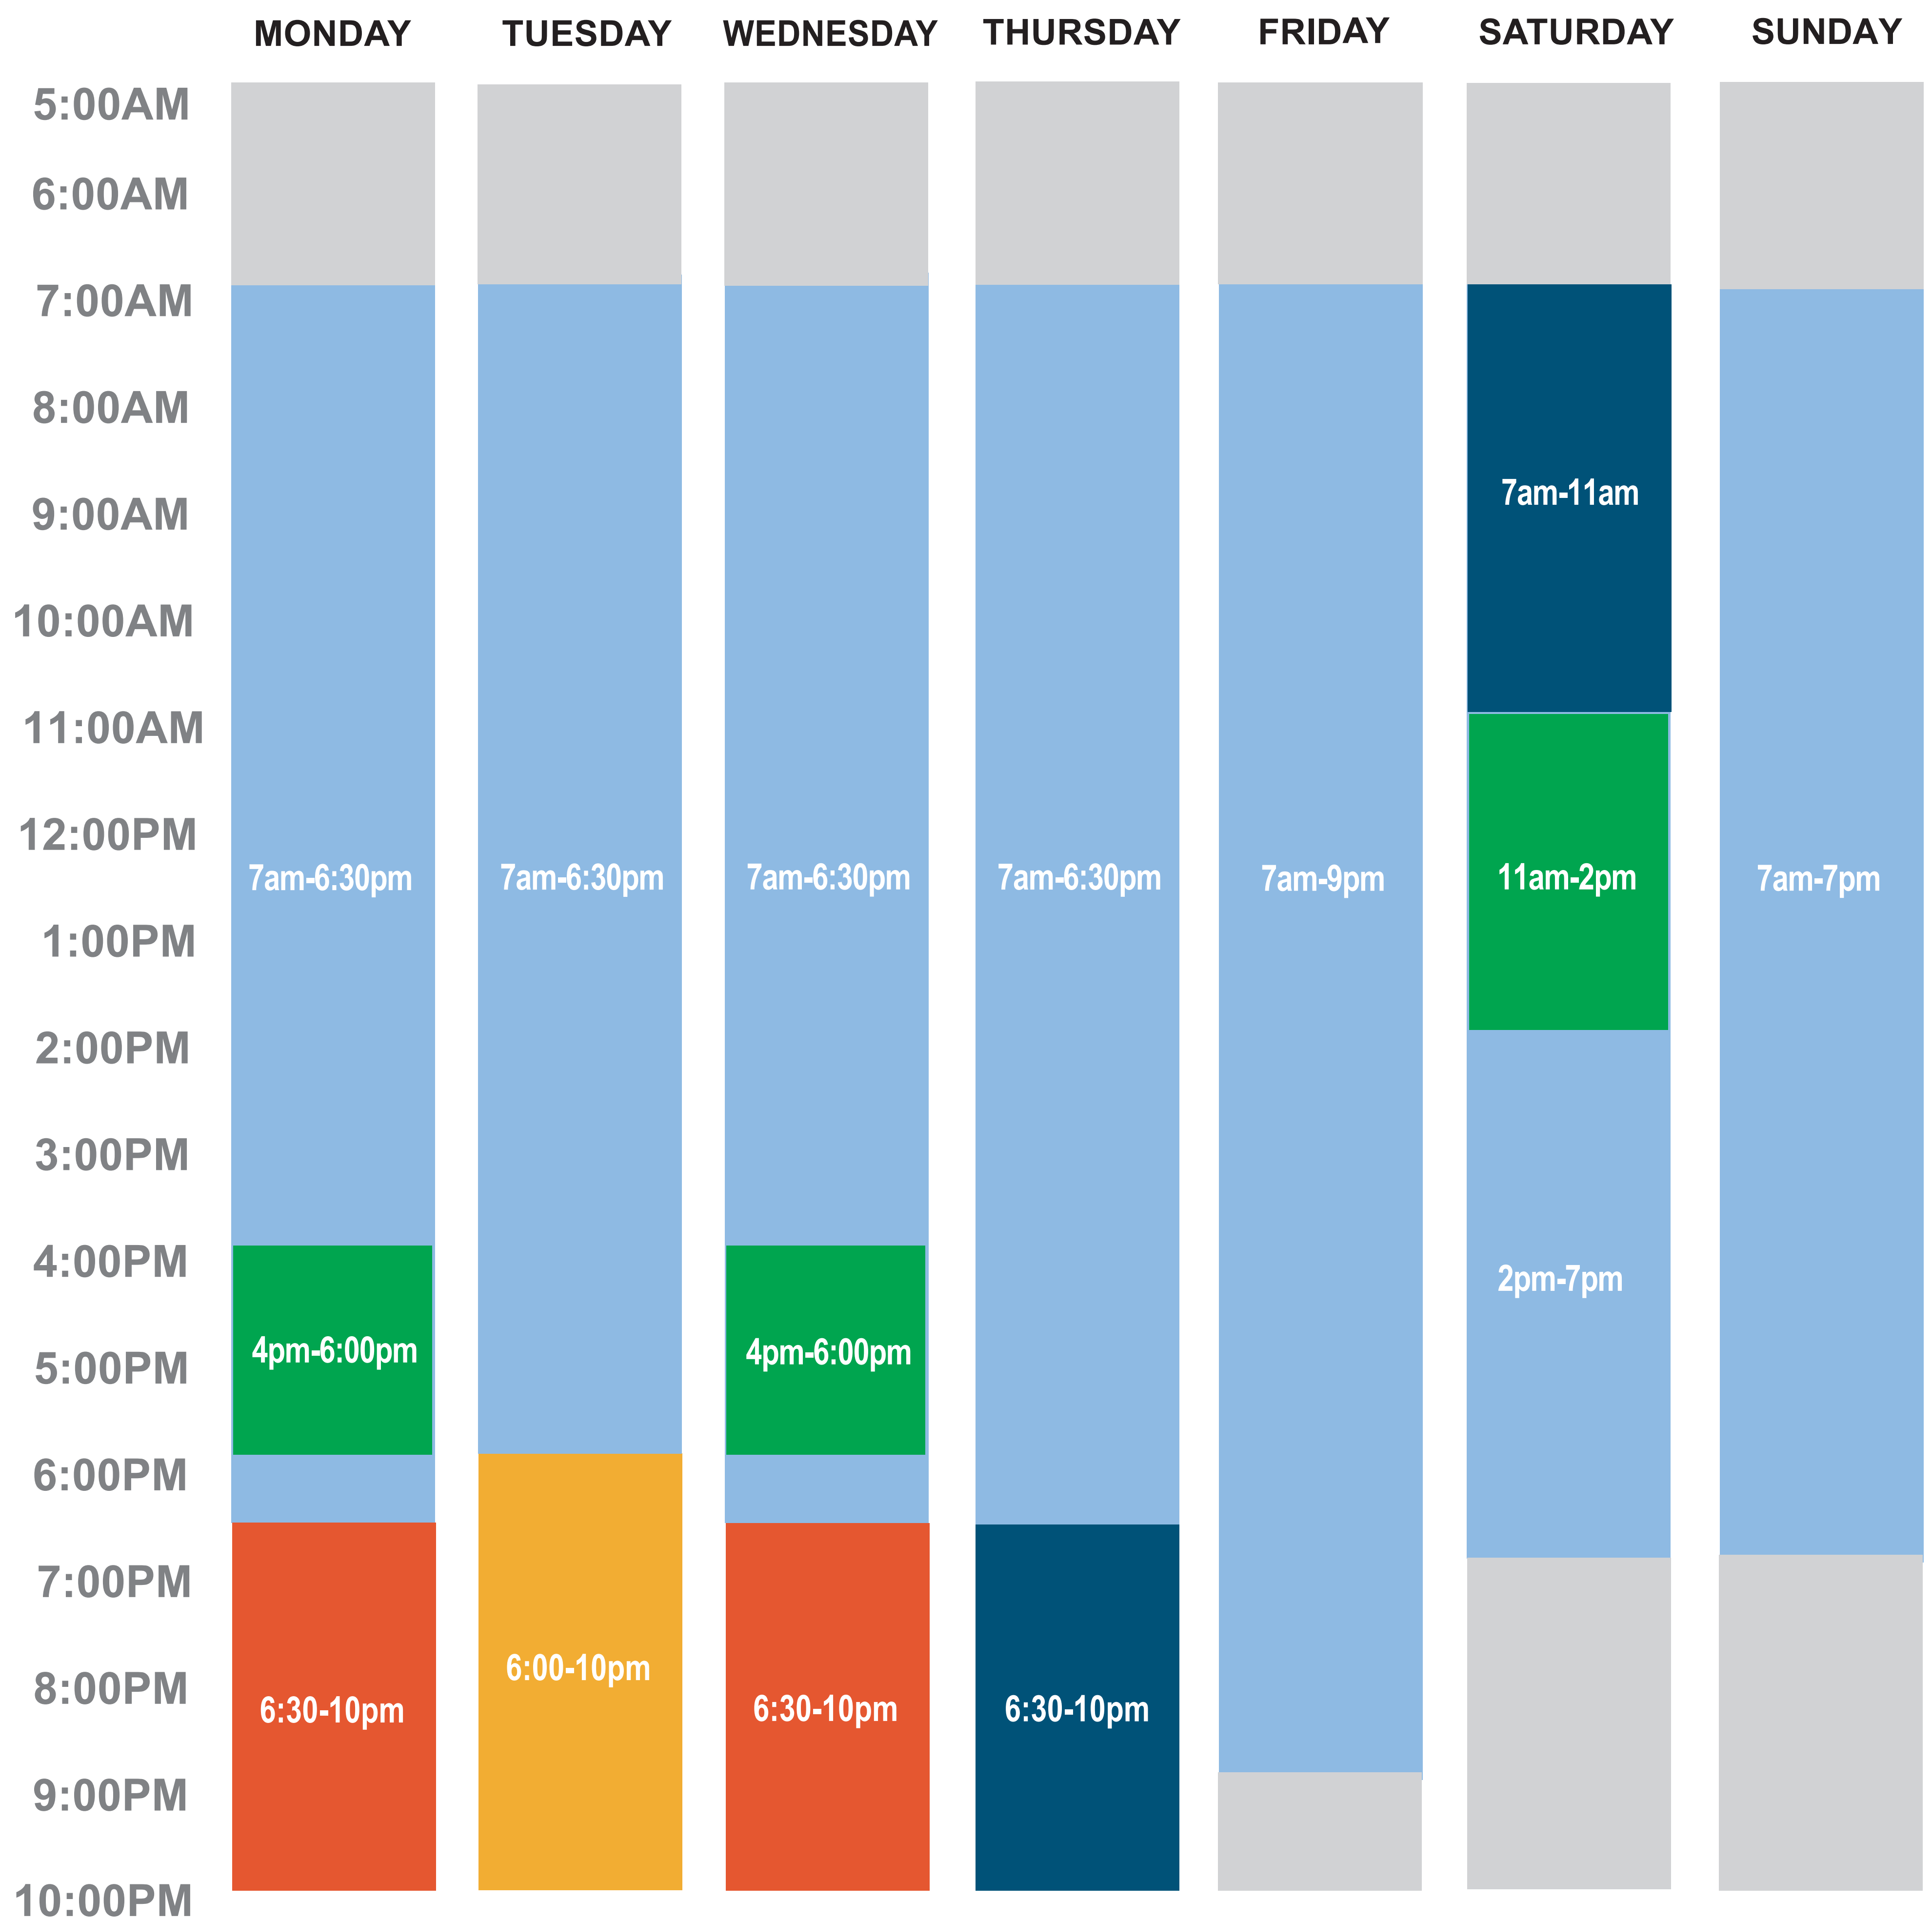

COURT SCHEDULE Winter 2022

■ OPEN GYM Ages 10+
Parent or guardian must accompany ages 10-15.

■ OPEN GYM Ages 16+

■ ADULT PICK-UP BASKETBALL
18+ Competitive Play

■ ADULT BASKETBALL LEAGUE
18+ Competitive Play

■ YOUTH PROGRAMMING