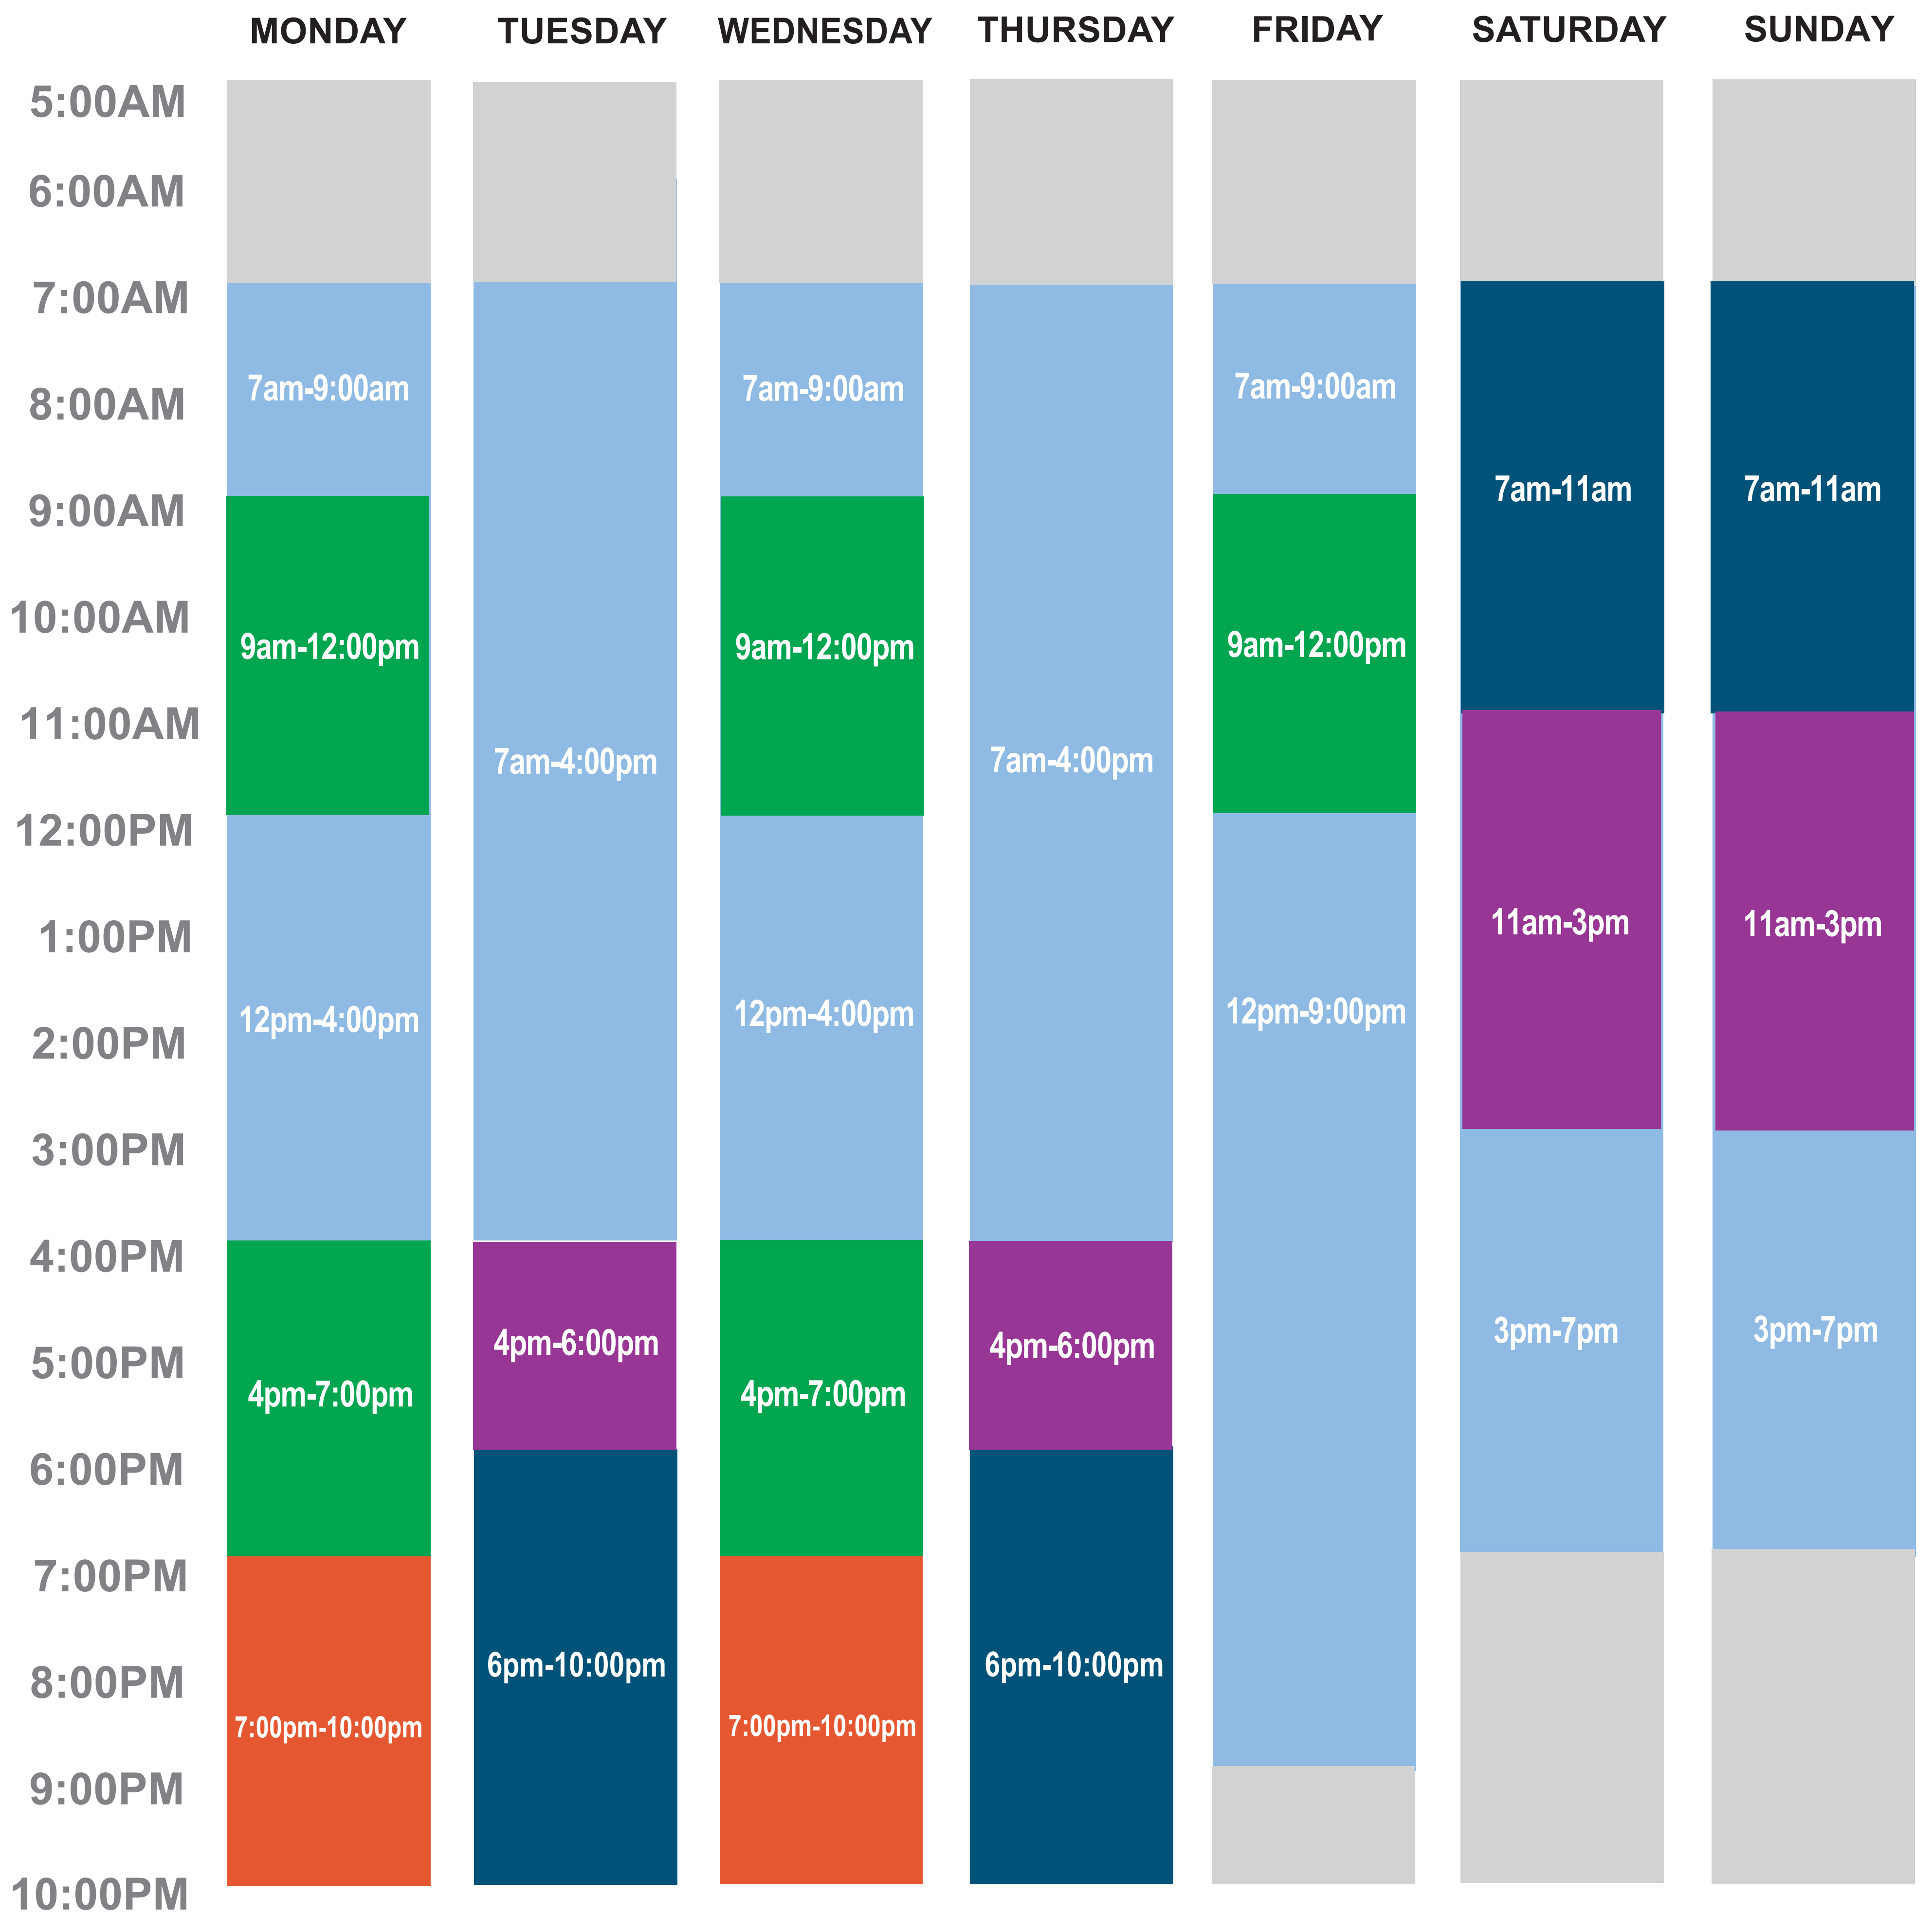

COURT SCHEDULE Summer 2022

Light Blue: OPEN GYM Ages 10+
Parent or guardian must accompany ages 10-15.

Orange: OPEN GYM Ages 16+

Dark Blue: ADULT PICK-UP BASKETBALL
18+ Competitive Play

Yellow: ADULT BASKETBALL LEAGUE
18+ Competitive Play

Green: YOUTH PROGRAMMING

Purple: FAMILY OPEN PLAY All ages are welcome
for recreational play on the court. Parent or
guardian must accompany ages 15 and under.